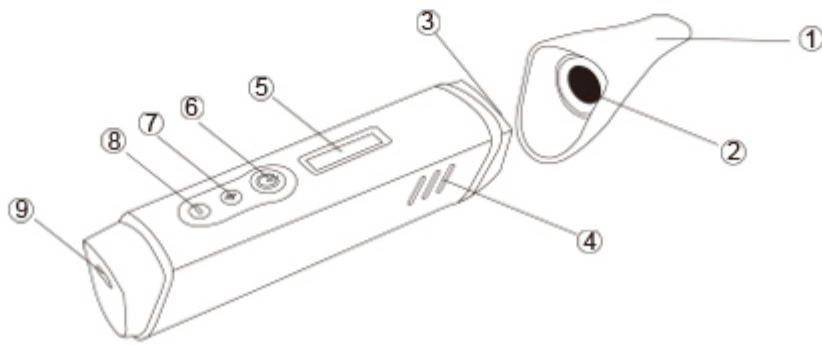

Herbva **viva**

USER MANUAL

Read the instruction carefully before first use

HOW TO OPERATE

- -°C & °F switch system:press <+> and power button simultaneously, shift the Temps to °F. Press <-> and power button simultaneously, shift to °C
- -Memory data function: when it turn on again, it will automatically heat to the last time heating Temps selected

6

KEY FEATURES

1. Absolutely baking vaporizer, no combustion
2. Pure ceramic heating chamber
3. Digital OLED screen
4. Fahrenheit and celsius interchangeable
5. Five minutes auto-power off protection function
6. Universal micro USB charging port
7. Portable size
8. Memory function of last temperature used

1

HOW TO OPERATE

4. Charge

- -During operation, a low battery will be indicated by an alternate red LED light flashing 8 times. That means you have to recharging the device. The device will shutdown if the battery becomes excessively low. (Attention: The device should not be used while charging)
- -To charge, use the provided micro USB cable, a flashing red light indicates charging, a solid blue light indicates full charge
- -A full charge is recommended before first use and a full charge from empty to full may take around 3-4 hours

7

WHAT IS HERBVA VIVA

1)Mouthpiece	4)Airflow hole	7) Increase Temps button
2)Replaceable screen	5)OLED display	8)Decrease Temps button
3)Heating chamber	6)On/Off power button	9)USB power port

2

HOW TO OPERATE

5. Cleaning and Maintenance

- -Lock the device before cleaning
- -To clean the heating chamber, use the cleaning brush to gently remove any excess particles inside and around the chamber

Note:

- 1.While using the device, portions of the device may reach high temperature. Don't clean or disassemble the device until all portions of the device has cooled completely
- 2.Don't immerse the device in liquid of any kind, it will damage the heating element

8

KIT INCLUDED

- 1 Herbva viva device
- 1 Fiber carry bag
- 1 Cleaning brush
- 1 Dab tool
- 1 USB charging cable
- 1 User manual
- 1 Gift box

3

WARRANTY

- -1 year limited warranty from the date of retail purchase by the original purchaser
- -If physical defect arises and a claim is received within the warranty period, we will fix it or replace with a new one
- -We will not be held responsible for any special, consequential or incidental damages by the use or misuse of the products and is not responsible for any damage caused by inappropriate, incorrect or irresponsible use of the products

9

HOW TO OPERATE

1. Load

- -Remove the mouthpiece by pushing the top of the mouthpiece from backside lightly (As picture showed)
- -Load the chamber with finely grinded dry blend but don't over-pack because proper airflow is needed for best result
- -Re-attach the mouthpiece back once your device has been applied

2. Turn on/off

- -Press power button 5 times rapidly to turn on/off
- -The device has a safely power duration function, it will auto shutdown after 5 minutes of use, simply press the power button 5 times rapidly to re-activate it

4

CAUTIONS

- -Read this user guide carefully before using the device
- -Do not use it while damaged
- -This product may include small parts , keep out of reaching of children and pets
- -This product in intended for using by person of legal age. Non-smokers, children, and women breast-feeding should not use this product
- -This product is not a medical device and it not intended to diagnose, cure or prevent any diseases or other conditions

10

HOW TO OPERATE

3. Temperature Settings

- -Turn on the device, OLED screen will display the word "375°F" to show factory default setting Tepms.The blue LED light will appear on power button: flashing=heating up mode, solid=the desired Temps
- -Adjust Temps: press <+> or <-> symbol once, increase or decrease the desired Temps one degree. Press and hold the <+> or <-> symbol, adjust continuously
- -Temps range from 300°F to 435°F(149°C-224°C)
- -Temps circulatory system:435°F + touch <+> symbol once =300°F, 300°F + touch <-> symbol once =435°F

5

Developed and Designed by **AIRISTECH**
www.airistech.com

Made In China