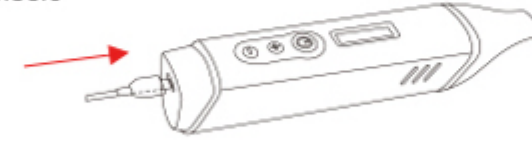

1

HOW TO OPERATE

4. Charge

- During operation, a low battery will be indicated by an alternate red LED light flashing 8 times. That means you have to recharging the device. The device will shutdown if the battery becomes excessively low. (Attention: The device should not be used while charging)
- To charge, use the provided micro USB cable, a flashing red light indicates charging, a solid blue light indicates full charge
- A full charge is recommended before first use and a full charge from empty to full may take around 3-4 hours